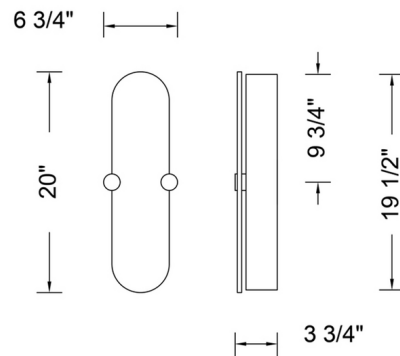

CLICK TO VIEW PRODUCT

Notes: