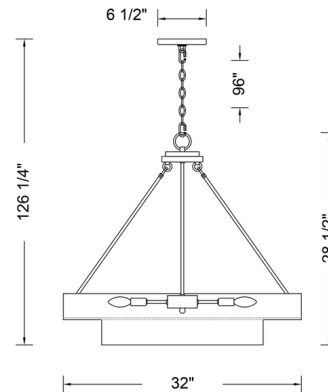

Shown in rustic gold / alabaster

Specifications

COLOR	Alabaster
BODY FINISH	Rustic Gold
WATTAGE	72W
DIMMER	Standard 120V
DIMENSIONS	32"W x 28.5"H
BULB NOT INCLUDED	12 x B10/Candelabra (E12)/6W/120V LED
COUNTRY OF ORIGIN	Philippines