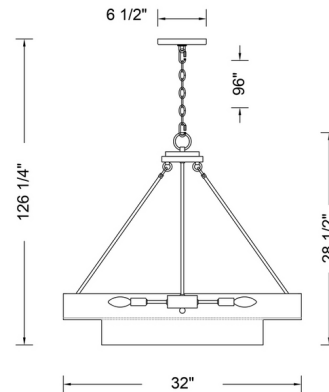

Shown in rustic gold / alabaster

Specifications

COLOR	Alabaster
BODY FINISH	Rustic Gold
WATTAGE	72W
DIMMER	Standard 120V
DIMENSIONS	32"W x 28.5"H
BULB NOT INCLUDED	12 x B10/Candelabra (E12)/6W/120V LED
COUNTRY OF ORIGIN	Philippines