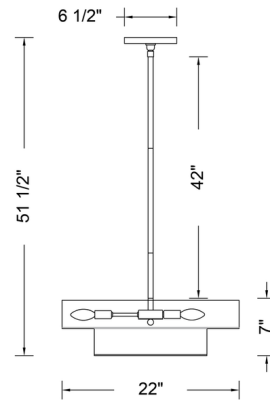

### Specifications

COLOR . . . . . Alabaster  
BODY FINISH . . . . . Rustic Gold  
WATTAGE . . . . . 48W  
DIMMER . . . . . Standard 120V  
DIMENSIONS . . . . . 22"W x 7"H  
BULB NOT INCLUDED . . . . . 8 x B10/Candelabra (E12)/6W/120V LED  
COUNTRY OF ORIGIN . . . . . Philippines

### Technical Information

PRODUCT DIMENSIONS . . . . . (1) 6" (1) 12" (1) 24" Stem Kit Included

CLICK TO VIEW PRODUCT

Notes: