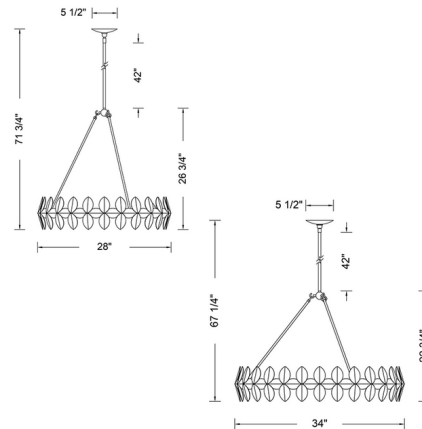

Specifications

COLOR N/A
BODY FINISH Pearlized Antique Brass
WATTAGE 42W
DIMMER Standard 120V
DIMENSIONS 28"W x 26.75"H
BULB NOT INCLUDED 6 x G16.5/Candelabra (E12)/7W/120V LED
COUNTRY OF ORIGIN Philippines

Technical Information

PRODUCT DIMENSIONS (1) 6" (1) 12" (1) 24" Stem Kit Included

Shown in pearlized antique brass

CLICK TO VIEW PRODUCT

Notes: