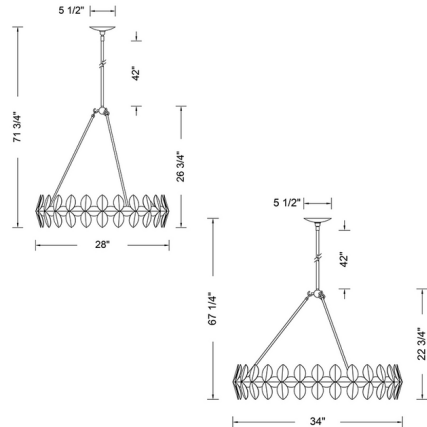

Specifications

COLOR N/A
BODY FINISH Pearlized Antique Brass
WATTAGE 42W
DIMMER Standard 120V
DIMENSIONS 28"W x 26.75"H
BULB NOT INCLUDED 6 x G16.5/Candelabra (E12)/7W/120V LED
COUNTRY OF ORIGIN Philippines

Technical Information

PRODUCT DIMENSIONS (1) 6" (1) 12" (1) 24" Stem Kit Included

Shown in pearlized antique brass

CLICK TO VIEW PRODUCT

Notes: