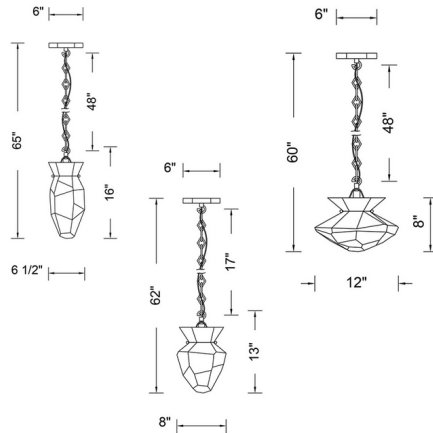

Specifications

COLOR Blue Ombre
 BODY FINISH Winter Brass
 WATTAGE 7W
 DIMMER Standard 120V
 DIMENSIONS 6.5"W x 16"H
 BULB NOT INCLUDED 1 x T6/Candelabra (E12)/7W/120V LED
 COUNTRY OF ORIGIN China

Technical Information

PRODUCT DIMENSIONS Chain Length: 48"

Shown in winter brass / blue ombre

CLICK TO VIEW PRODUCT

Notes: