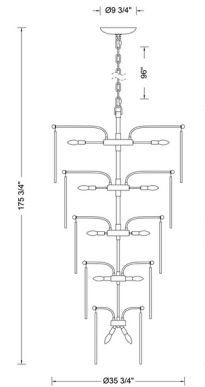

Shown in vintage brass / clear / gold

Specifications

COLOR Clear / Gold
BODY FINISH Vintage Brass
WATTAGE 280W
DIMMER Standard 120V
DIMENSIONS 35.75"W x 72.75"H
BULB NOT INCLUDED 40 x B10/Candelabra (E12)/7W/120V LED
COUNTRY OF ORIGIN China