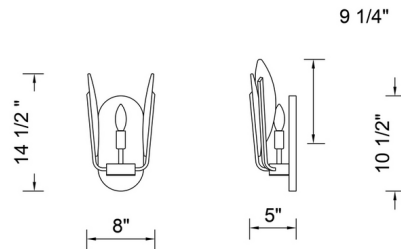

### Specifications

COLOR . . . . . Multicolored  
 BODY FINISH . . . . . Brushed Champagne Gold  
 WATTAGE . . . . . 7W  
 DIMMER . . . . . Standard 120V  
 DIMENSIONS . . . . . 8"W x 14.5"H x 5"D  
 BULB NOT INCLUDED . . . . . 1 x B10/Candelabra (E12)/7W/120V LED  
 COUNTRY OF ORIGIN . . . . . China