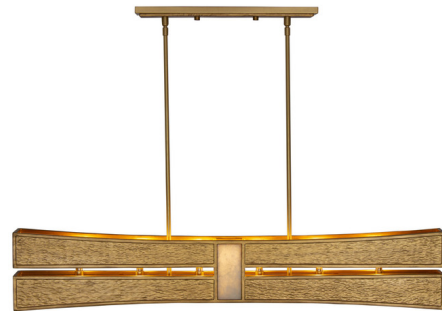

### Description

Introducing the sculptural Dos Linear Pendant which adds a seamless, artistic touch to a variety of interior spaces. The handcrafted, textured frame features a two-toned Rustic Gold and Brushed Gold finish, and its gentle curves allow the eye to be naturally drawn to the central lighted alabaster stone crafted by Dos Collection. It is sure to add a seamless artistic touch to an array of interior spaces.

### Specifications

COLOR . . . . . Rustic Gold  
BODY FINISH . . . . . Brushed Gold  
WATTAGE . . . . . 42W  
DIMMER . . . . . Standard 120V  
DIMENSIONS . . . . . 48"L x 4"W x 9"H  
BULB NOT INCLUDED . . . . . 6 x B10/Candelabra (E12)/7W/120V LED  
COUNTRY OF ORIGIN . . . . . Philippines

### Technical Information

PRODUCT DIMENSIONS . . . . . (2) 6" (2) 12" (2) 24" Stem Kit Included

Shown in brushed gold / rustic gold

CLICK TO VIEW PRODUCT

Notes: