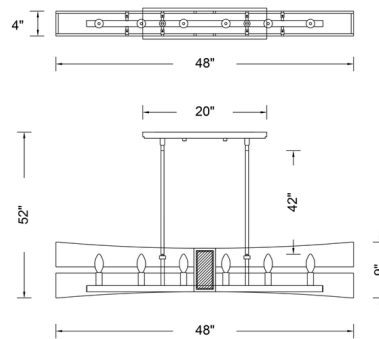

CLICK TO VIEW PRODUCT

Notes: