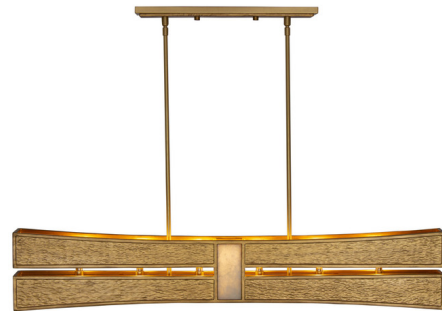

Lightology

lightology.com
866-954-4489
06-30-26

Project: _____

Company: _____

Location: _____ Fixture Type: _____

SPEC #: **KAL1542848**

Approved On: _____ Approved By: _____

Dos Linear Pendant By Kalco

(65)

Description

Introducing the sculptural Dos Linear Pendant which adds a seamless, artistic touch to a variety of interior spaces. The handcrafted, textured frame features a two-toned Rustic Gold and Brushed Gold finish, and its gentle curves allow the eye to be naturally drawn to the central lighted alabaster stone crafted by Dos Collection. It is sure to add a seamless artistic touch to an array of interior spaces.

Specifications

COLOR . . . . . Rustic Gold
BODY FINISH . . . . . Brushed Gold
WATTAGE 42W
DIMMER . . . . . Standard 120V
DIMENSIONS . . . . . 48"L x 4"W x 9"H
BULB NOT INCLUDED . . . . . 6 x B10/Candelabra (E12)/7W/120V LED
COUNTRY OF ORIGIN . . . . . Philippines

Technical Information

PRODUCT DIMENSIONS . . . . . (2) 6" (2) 12" (2) 24" Stem Kit Included

Shown in brushed gold / rustic gold