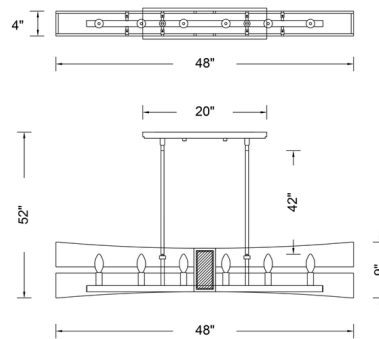

### Specifications

COLOR . . . . . Rustic Gold  
BODY FINISH . . . . . Brushed Gold  
WATTAGE . . . . . 42W  
DIMMER . . . . . Standard 120V  
DIMENSIONS . . . . . 48"L x 4"W x 9"H  
BULB NOT INCLUDED . . . . . 6 x B10/Candelabra (E12)/7W/120V LED  
COUNTRY OF ORIGIN . . . . . Philippines

### Technical Information

PRODUCT DIMENSIONS . . . . . (2) 6" (2) 12" (2) 24" Stem Kit Included

Shown in brushed gold / rustic gold

CLICK TO VIEW PRODUCT

Notes: