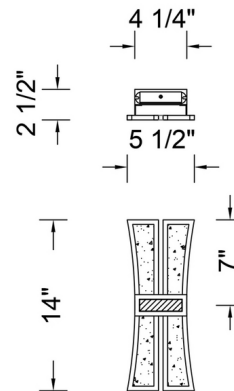

CLICK TO VIEW PRODUCT

Notes: