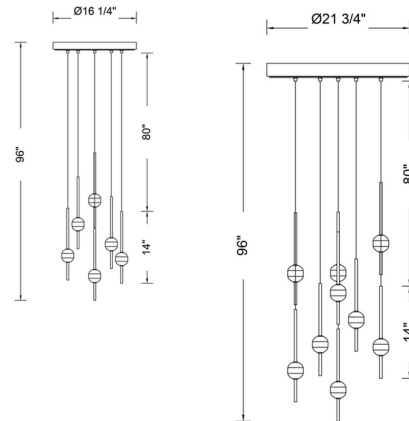

Specifications

COLOR	Firenze Clear
BODY FINISH	Winter Brass
WATTAGE	42W
DIMMER	Low Voltage Electronic
DIMENSIONS	16.25"W x 14"H
INTEGRATED LED MODULE	12 x LED/3.5W/120V LED
COUNTRY OF ORIGIN	China

Technical Information

PRODUCT DIMENSIONS	Maximum Overall Height: 96"
COLOR RENDERING	90 CRI
LAMP COLOR	3000K
LUMENS/WATT	70.00
LUMINOUS FLUX	245 lumens

Shown in winter brass / firenze clear

CLICK TO VIEW PRODUCT

Notes: