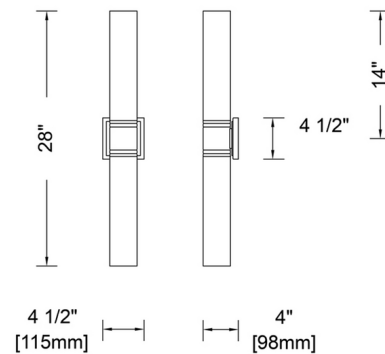

Lightology

lightology.com
866-954-4489
06-30-26

Project: _____
Company: _____
Location: _____ Fixture Type: _____
SPEC #: **KAL1542856**
Approved On: _____ Approved By: _____

Kiriko Color-Select Long Wall Sconce By Kalco

Description

Inspired by the traditional Japanese craft of Edo Kiriko, the indigo colored diffuser of this fixture features precise, herringbone cuts that reveal a clear layer underneath. The aluminum, Winter Brass body holds each glass in place, and the LED light sources provide ample downlight, adding a functional, yet colorful statement fixture to any space. Features color-select technology which allows user to select between 2700K, 2900K, 3000K, 3500K and 4000K color temperature options.

Specifications

COLOR	Indigo
BODY FINISH	Winter Brass
WATTAGE	12W
DIMMER	Low Voltage Electronic
DIMENSIONS	4.5"W x 28"H x 4"D
INTEGRATED LED MODULE	2 x LED/6W/120V LED
COUNTRY OF ORIGIN	China

Technical Information

COLOR RENDERING	90 CRI
LAMP COLOR	CCT Select
LUMENS/WATT	166.67
LUMINOUS FLUX	1000 lumens

CLICK TO VIEW PRODUCT

Notes: