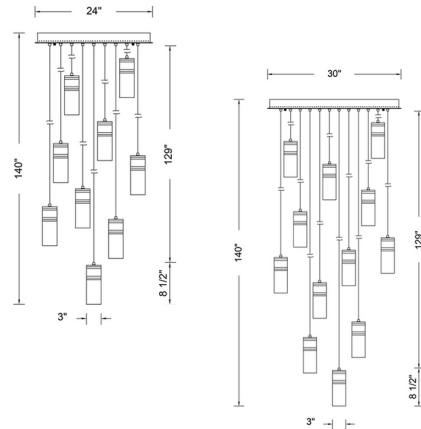

(65)

Description

Inspired by the traditional Japanese craft of Edo Kiriko, the indigo colored diffusers of this fixture features precise, herringbone cuts that reveal a clear layer underneath. The aluminum, Winter Brass body holds each glass in place, and the LED light sources provide ample downlight, adding a functional, yet colorful statement fixture to any space. Features color-select technology which allows user to select between 2700K, 2900K, 3000K, 3500K and 4000K color temperature options.

Specifications

COLOR	Indigo
BODY FINISH	Winter Brass
WATTAGE	54W
DIMMER	Low Voltage Electronic
DIMENSIONS	24"W x 8.5"H
INTEGRATED LED MODULE	9 x LED/6W/120V LED
COUNTRY OF ORIGIN	China

Technical Information

PRODUCT DIMENSIONS	Maximum Overall Height: 140"
COLOR RENDERING	90 CRI
LAMP COLOR	CCT Select
LUMENS/WATT	750.00
LUMINOUS FLUX	4500 lumens

Shown in winter brass / indigo

CLICK TO VIEW PRODUCT

Notes: