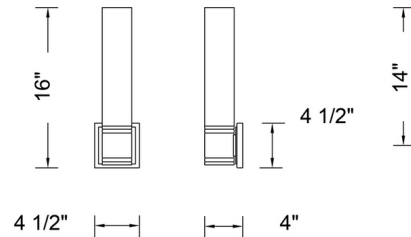

### Specifications

COLOR	Indigo
BODY FINISH	Winter Brass
WATTAGE	6W
DIMMER	Low Voltage Electronic
DIMENSIONS	4.5"W x 16"H x 4"D
INTEGRATED LED MODULE	1 x LED/6W/120V LED
COUNTRY OF ORIGIN	China