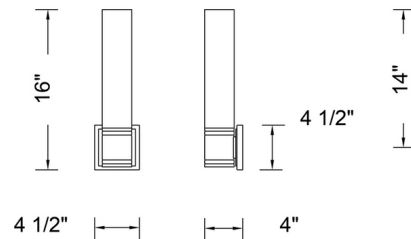

CLICK TO VIEW PRODUCT

Notes: