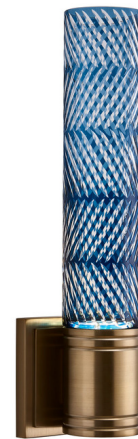

Lightology

lightology.com
866-954-4489
06-30-26

Project: _____
Company: _____
Location: _____ Fixture Type: _____
SPEC #: **KAL1542858**
Approved On: _____ Approved By: _____

Kiriko Color-Select Wall Sconce By Kalco

Description

Inspired by the traditional Japanese craft of Edo Kiriko, the indigo colored diffuser of this fixture features precise, herringbone cuts that reveal a clear layer underneath. The aluminum, Winter Brass body holds each glass in place, and the LED light sources provide ample downlight, adding a functional, yet colorful statement fixture to any space. Features color-select technology which allows user to select between 2700K, 2900K, 3000K, 3500K and 4000K color temperature options.

Specifications

COLOR Indigo
BODY FINISH Winter Brass
WATTAGE 6W
DIMMER Low Voltage Electronic
DIMENSIONS 4.5"W x 16"H x 4"D
INTEGRATED LED MODULE 1 x LED/6W/120V LED
COUNTRY OF ORIGIN China

Technical Information

COLOR RENDERING 90 CRI
LAMP COLOR CCT Select
LUMENS/WATT 83.33
LUMINOUS FLUX 500 lumens

Shown in winter brass / indigo

CLICK TO VIEW PRODUCT

Notes: