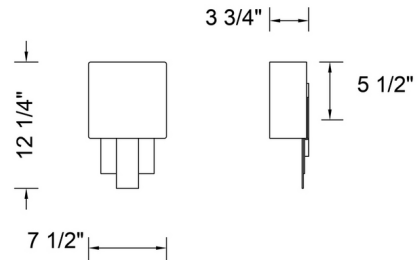

### Specifications

COLOR	White
BODY FINISH	Bronze
WATTAGE	9W
DIMMER	Standard 120V
DIMENSIONS	7.5"W x 12.25"H x 3.75"D
BULB NOT INCLUDED	1 x A19/Medium (E26)/9W/120V LED
COUNTRY OF ORIGIN	China

CLICK TO VIEW PRODUCT