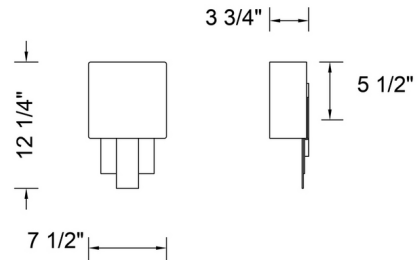

Shown in bronze / white

Specifications

COLOR	White
BODY FINISH	Bronze
WATTAGE	9W
DIMMER	Standard 120V
DIMENSIONS	7.5"W x 12.25"H x 3.75"D
BULB NOT INCLUDED	1 x A19/Medium (E26)/9W/120V LED
COUNTRY OF ORIGIN	China