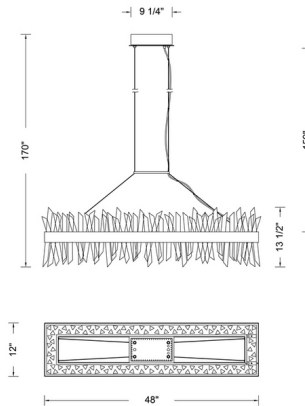

CLICK TO VIEW PRODUCT

Notes: