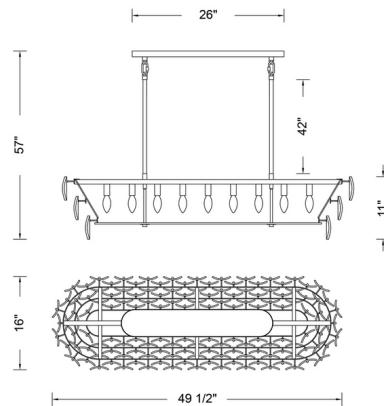

Specifications

COLOR Clear / Gold
BODY FINISH Winter Brass
WATTAGE 63W
DIMMER Standard 120V
DIMENSIONS 49.5"L x 16"W x 11"H
BULB NOT INCLUDED 9 x B10/Candelabra (E12)/7W/120V LED
COUNTRY OF ORIGIN China

Technical Information

PRODUCT DIMENSIONS (2) 6" (2) 12" (2) 24" Stem Kit Included

Shown in winter brass / clear / gold

CLICK TO VIEW PRODUCT

Notes: