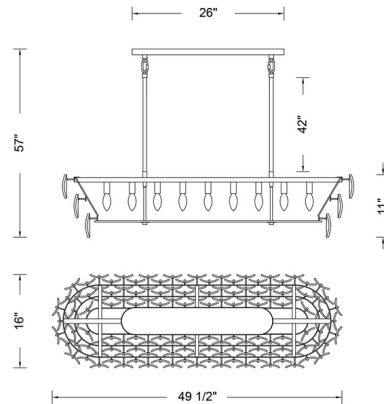

Specifications

COLOR Clear / Gold
BODY FINISH Winter Brass
WATTAGE 63W
DIMMER Standard 120V
DIMENSIONS 49.5"L x 16"W x 11"H
BULB NOT INCLUDED 9 x B10/Candelabra (E12)/7W/120V LED
COUNTRY OF ORIGIN China

Technical Information

PRODUCT DIMENSIONS (2) 6" (2) 12" (2) 24" Stem Kit Included

Shown in winter brass / clear / gold

CLICK TO VIEW PRODUCT

Notes: