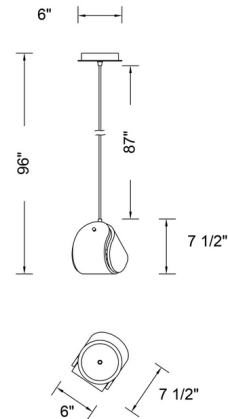

(65)

Description

This versatile and contemporary Pallina Pendant is inspired by the construction and pattern of the tennis ball. The unique, textured glass is paired with a coordinating power cord.

Shown in satin black nickel / smoke textured

Specifications

COLOR Smoke Textured
BODY FINISH Satin Black Nickel
WATTAGE 7W
DIMMER Standard 120V
DIMENSIONS 6"W x 7.5"H
BULB NOT INCLUDED 1 x G16.5/Candelabra (E12)/7W/120V LED
COUNTRY OF ORIGIN China