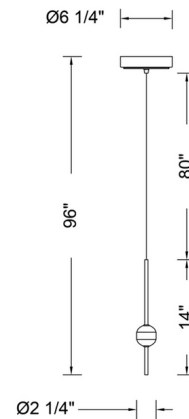

Specifications

COLOR	Firenze Clear
BODY FINISH	Winter Brass
WATTAGE	7W
DIMMER	Low Voltage Electronic
DIMENSIONS	6.25"W x 14"H
INTEGRATED LED MODULE	2 x LED/3.5W/120V LED
COUNTRY OF ORIGIN	China

Technical Information

PRODUCT DIMENSIONS	Maximum Overall Height: 96"
COLOR RENDERING	90 CRI
LAMP COLOR	3000K
LUMENS/WATT	70.00
LUMINOUS FLUX	245 lumens

Shown in winter brass / firenze clear

CLICK TO VIEW PRODUCT

Notes: