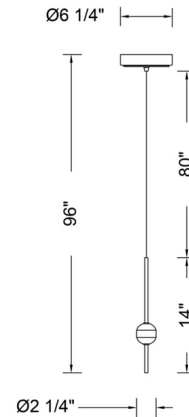

Specifications

COLOR	Firenze Clear
BODY FINISH	Winter Brass
WATTAGE	7W
DIMMER	Low Voltage Electronic
DIMENSIONS	6.25"W x 14"H
INTEGRATED LED MODULE	2 x LED/3.5W/120V LED
COUNTRY OF ORIGIN	China

Technical Information

PRODUCT DIMENSIONS	Maximum Overall Height: 96"
COLOR RENDERING	90 CRI
LAMP COLOR	3000K
LUMENS/WATT	70.00
LUMINOUS FLUX	245 lumens

Shown in winter brass / firenze clear

CLICK TO VIEW PRODUCT

Notes: