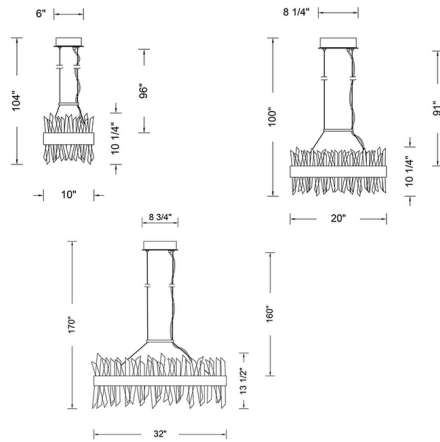

CLICK TO VIEW PRODUCT

Notes: