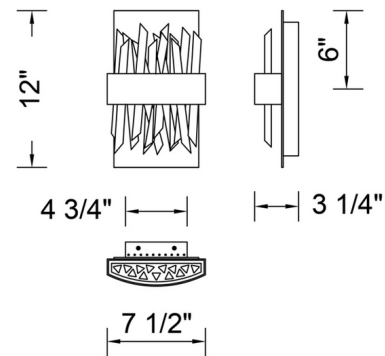

### Specifications

COLOR	Smoked Firenze
BODY FINISH	Black Nickel
WATTAGE	8W
DIMMER	Low Voltage Electronic
DIMENSIONS	7.5"W x 12"H x 3.25"D
INTEGRATED LED MODULE	1 x LED/8W/120V LED
COUNTRY OF ORIGIN	China