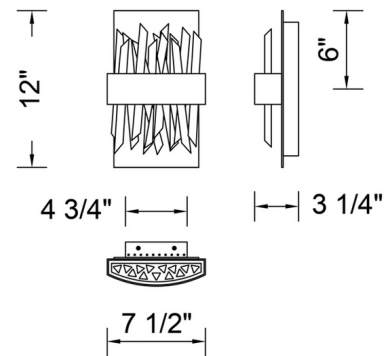

Shown in black nickel / smoked firenze

Specifications

COLOR	Smoked Firenze
BODY FINISH	Black Nickel
WATTAGE	8W
DIMMER	Low Voltage Electronic
DIMENSIONS	7.5"W x 12"H x 3.25"D
INTEGRATED LED MODULE	1 x LED/8W/120V LED
COUNTRY OF ORIGIN	China