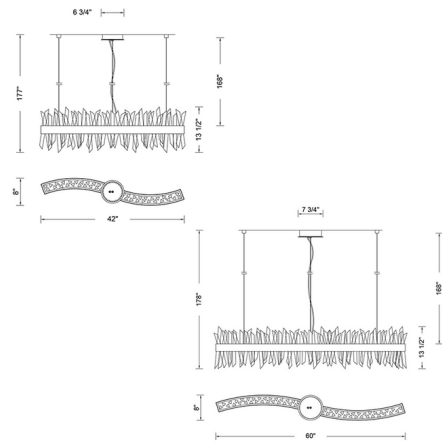

Shown in black nickel / smoked firenze

CLICK TO VIEW PRODUCT

Notes: