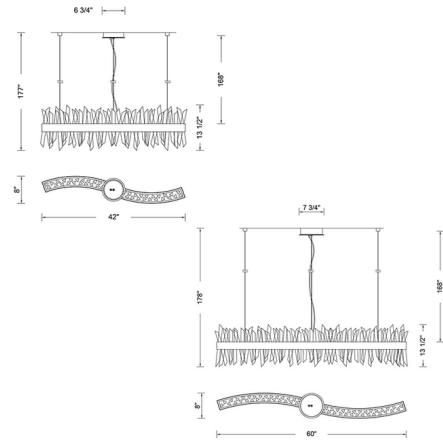

Shown in black nickel / smoked firenze

CLICK TO VIEW PRODUCT

Notes: