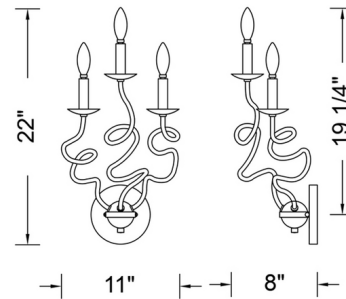

## Rizo Wall Light

By Kalco

(65)

### Specifications

COLOR	N/A
BODY FINISH	Oil Rubbed Bronze
WATTAGE	21W
DIMMER	Standard 120V
DIMENSIONS	11"W x 22"H x 8"D
BULB NOT INCLUDED	3 x B10/Candelabra (E12)/7W/120V LED
COUNTRY OF ORIGIN	Philippines