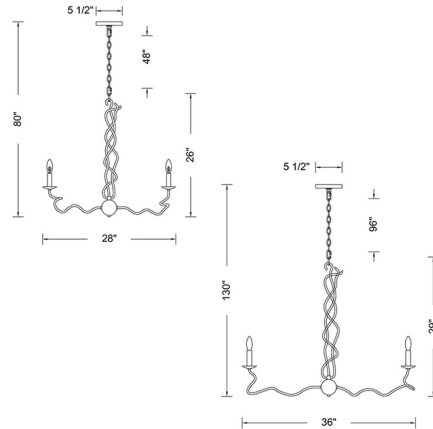

Lightology

lightology.com
866-954-4489
07-06-26

Project: _____
Company: _____
Location: _____ Fixture Type: _____
SPEC #: **KAL1542885**
Approved On: _____ Approved By: _____

Rizo Chandelier By Kalco

(65)

Description

Drawing inspiration from a willow branch, the Rizo Chandelier blends perfectly within classic or modern natural interior spaces with its expertly hand formed steel body. Finished in Oil Rubbed Bronze, the Rizo collection is sure to enhance any space and bring a fun natural flair to your setting.

Shown in oil rubbed bronze

Specifications

| | |
|-------------------|--------------------------------------|
| COLOR | N/A |
| BODY FINISH | Oil Rubbed Bronze |
| WATTAGE | 42W |
| DIMMER | Standard 120V |
| DIMENSIONS | 28"W x 26"H |
| BULB NOT INCLUDED | 6 x B10/Candelabra (E12)/7W/120V LED |
| COUNTRY OF ORIGIN | Philippines |

CLICK TO VIEW PRODUCT

Notes: