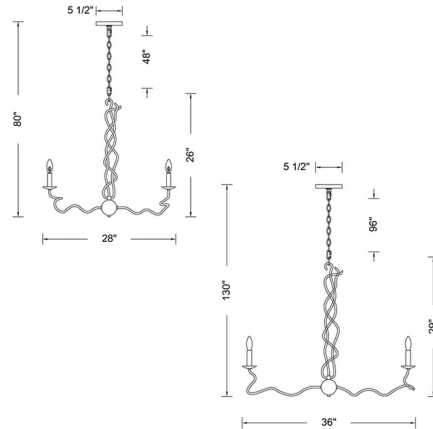

By Kalco

(65)

Description

Drawing inspiration from a willow branch, the Rizo Chandelier blends perfectly within classic or modern natural interior spaces with its expertly hand formed steel body. Finished in Oil Rubbed Bronze, the Rizo collection is sure to enhance any space and bring a fun natural flair to your setting.

Shown in oil rubbed bronze

Specifications

COLOR	N/A
BODY FINISH	Oil Rubbed Bronze
WATTAGE	42W
DIMMER	Standard 120V
DIMENSIONS	28"W x 26"H
BULB NOT INCLUDED	6 x B10/Candelabra (E12)/7W/120V LED
COUNTRY OF ORIGIN	Philippines

CLICK TO VIEW PRODUCT

Notes: