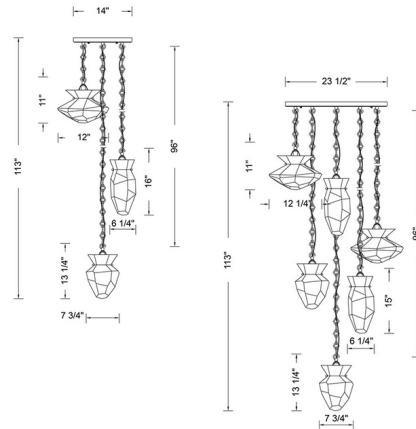

Specifications

COLOR Multicolored
BODY FINISH Winter Brass
WATTAGE 21W
DIMMER Standard 120V
DIMENSIONS 21.25"W x 35"H
BULB NOT INCLUDED 3 x T6/Candelabra (E12)/7W/120V LED
COUNTRY OF ORIGIN China

Technical Information

PRODUCT DIMENSIONS Maximum Overall Height: 113"

Shown in winter brass / multicolored

CLICK TO VIEW PRODUCT

Notes: