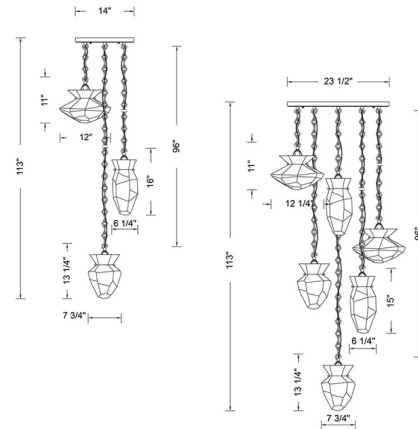

### Specifications

COLOR . . . . . Multicolored  
 BODY FINISH . . . . . Winter Brass  
 WATTAGE . . . . . 21W  
 DIMMER . . . . . Standard 120V  
 DIMENSIONS . . . . . 21.25"W x 35"H  
 BULB NOT INCLUDED . . . . . 3 x T6/Candelabra (E12)/7W/120V LED  
 COUNTRY OF ORIGIN . . . . . China

### Technical Information

PRODUCT DIMENSIONS . . . . . Maximum Overall Height: 113"

Shown in winter brass / multicolored

CLICK TO VIEW PRODUCT

Notes: