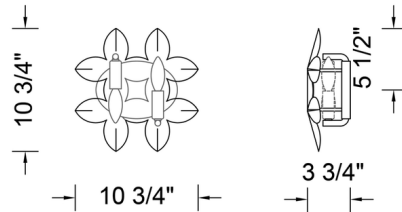

### Specifications

COLOR	N/A
BODY FINISH	Pearlized Antique Brass
WATTAGE	14W
DIMMER	Standard 120V
DIMENSIONS	10.75"W x 10.75"H x 3.75"D
BULB NOT INCLUDED	2 x G16.5/Candelabra (E12)/7W/120V LED
COUNTRY OF ORIGIN	Philippines