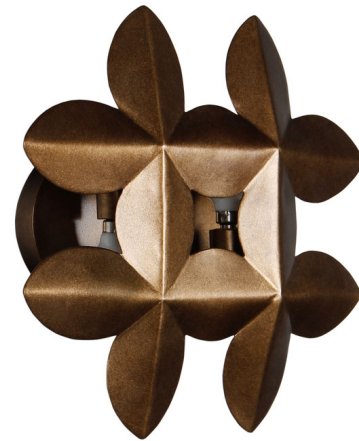

## Vittoria Wall Light

By Kalco

### Description

Crafted in steel by our skilled artisans, this wall light showcases a bold, abstract pattern, paying homage to its laurel wreath inspirations. Our Pearlized Antique Brass finish adds warmth and calmness, introducing a light and airy feel to a naturally heavy material.

Shown in pearlized antique brass

### Specifications

COLOR	N/A
BODY FINISH	Pearlized Antique Brass
WATTAGE	14W
DIMMER	Standard 120V
DIMENSIONS	10.75"W x 10.75"H x 3.75"D
BULB NOT INCLUDED	2 x G16.5/Candelabra (E12)/7W/120V LED
COUNTRY OF ORIGIN	Philippines