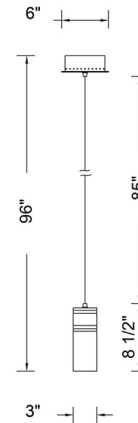

Specifications

COLOR	Indigo
BODY FINISH	Winter Brass
WATTAGE	6W
DIMMER	Low Voltage Electronic
DIMENSIONS	6"W x 8.5"H
INTEGRATED LED MODULE	1 x LED/6W/120V LED
COUNTRY OF ORIGIN	China

Technical Information

PRODUCT DIMENSIONS	Maximum Overall Height: 96"
COLOR RENDERING	.90 CRI
LAMP COLOR	. CCT Select
LUMENS/WATT	83.33
LUMINOUS FLUX	500 lumens

Shown in winter brass / indigo

CLICK TO VIEW PRODUCT

Notes: