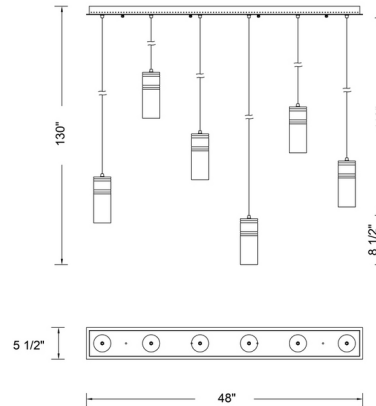

Specifications

COLOR	Indigo
BODY FINISH	Winter Brass
WATTAGE	36W
DIMMER	Low Voltage Electronic
DIMENSIONS	48"L x 5.5"W x 8.5"H x 7"D
INTEGRATED LED MODULE	6 x LED/6W/120V LED
COUNTRY OF ORIGIN	China

Technical Information

PRODUCT DIMENSIONS	Maximum Overall Height: 130"
COLOR RENDERING	90 CRI
LAMP COLOR	CCT Select
LUMENS/WATT	500.00
LUMINOUS FLUX	3000 lumens

Shown in winter brass / indigo

CLICK TO VIEW PRODUCT

Notes: