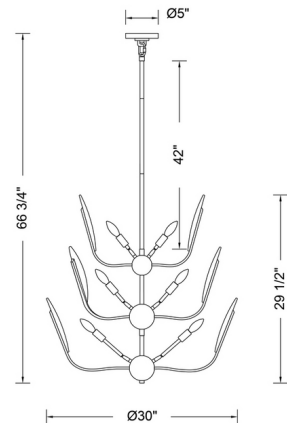

Shown in brushed champagne gold / multicolored

Specifications

| | |
|-------------------|---------------------------------------|
| COLOR | Multicolored |
| BODY FINISH | Brushed Champagne Gold |
| WATTAGE | 154W |
| DIMMER | Standard 120V |
| DIMENSIONS | 29.5"W x 30"H |
| BULB NOT INCLUDED | 22 x B10/Candelabra (E12)/7W/120V LED |
| COUNTRY OF ORIGIN | China |

Technical Information

PRODUCT DIMENSIONS (1) 6" (1) 12" (1) 24" Stem Kit Included

CLICK TO VIEW PRODUCT

Notes: