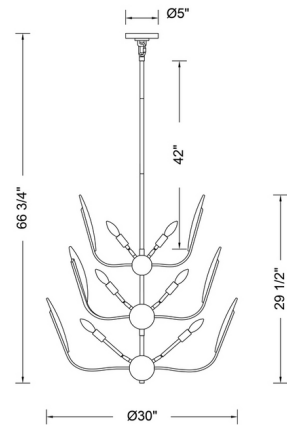

### Specifications

COLOR . . . . . Multicolored  
BODY FINISH . . . . . Brushed Champagne Gold  
WATTAGE . . . . . 154W  
DIMMER . . . . . Standard 120V  
DIMENSIONS . . . . . 29.5"W x 30"H  
BULB NOT INCLUDED . . . . . 22 x B10/Candelabra (E12)/7W/120V LED  
COUNTRY OF ORIGIN . . . . . China

### Technical Information

PRODUCT DIMENSIONS . . . . . (1) 6" (1) 12" (1) 24" Stem Kit Included

CLICK TO VIEW PRODUCT

Notes: