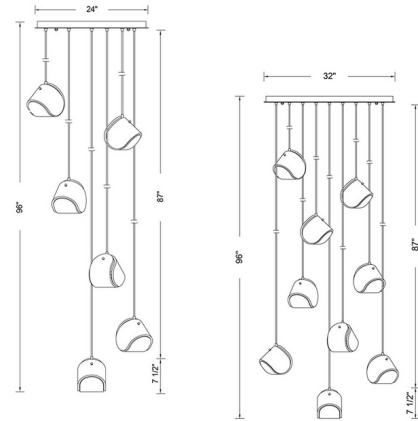

Lightology

lightology.com
866-954-4489
07-02-26

Project: _____
 Company: _____
 Location: _____ Fixture Type: _____
 SPEC #: **KAL1542901**
 Approved On: _____ Approved By: _____

Pallina Multi Light Pendant By Kalco

(65)

Description

The versatile and contemporary Pallina Chandelier features a variety of multi drop arrangements to add a designer touch to any space. Inspired by the construction and pattern of the tennis ball, this unique, textured glass is paired with a coordinating color power cord.

Shown in winter brass / brushed champagne / clear textured

Specifications

COLOR	Clear Textured
BODY FINISH	Winter Brass / Brushed Champagne
WATTAGE	42W
DIMMER	Standard 120V
DIMENSIONS	24"W x 7.5"H
BULB NOT INCLUDED	6 x G16.5/Candelabra (E12)/7W/120V LED
COUNTRY OF ORIGIN	China