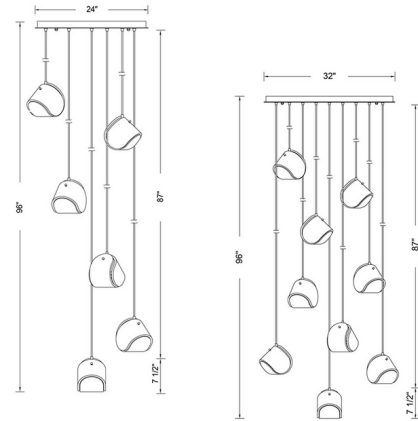

### Description

The versatile and contemporary Pallina Chandelier features a variety of multi drop arrangements to add a designer touch to any space. Inspired by the construction and pattern of the tennis ball, this unique, textured glass is paired with a coordinating color power cord.

### Specifications

COLOR . . . . . Clear Textured  
BODY FINISH . . . . . Winter Brass / Brushed Champagne  
WATTAGE . . . . . 42W  
DIMMER . . . . . Standard 120V  
DIMENSIONS . . . . . 24"W x 7.5"H  
BULB NOT INCLUDED . . . . . 6 x G16.5/Candelabra (E12)/7W/120V LED  
COUNTRY OF ORIGIN . . . . . China