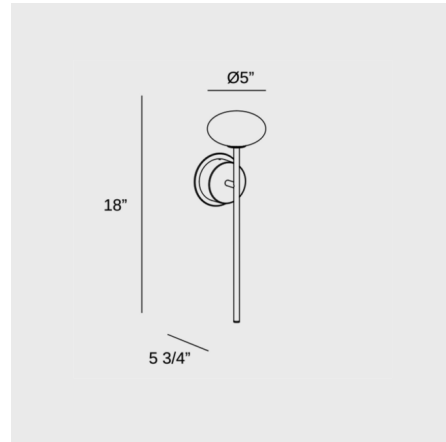

Shown in black / matte opal

CLICK TO VIEW PRODUCT

Notes: