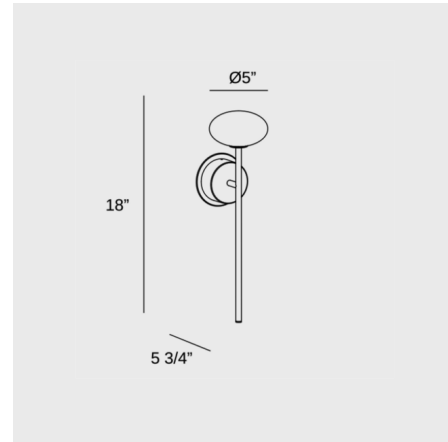

Shown in black / matte opal

CLICK TO VIEW PRODUCT

Notes: