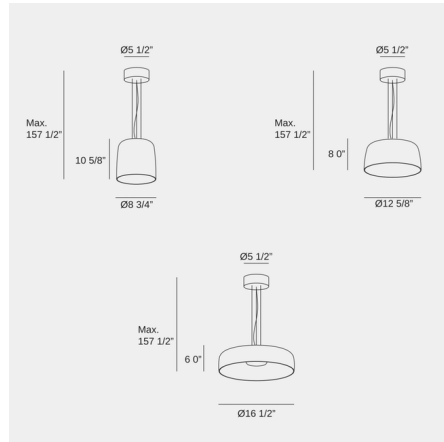

Shown in black / smoke

CLICK TO VIEW PRODUCT

Notes: