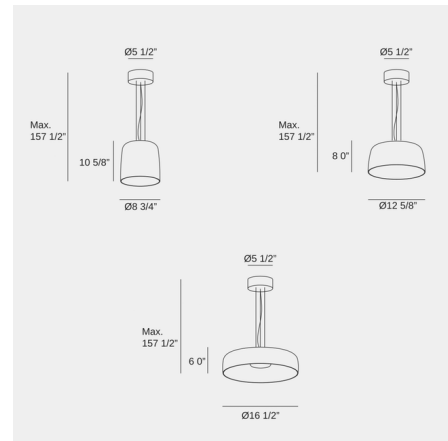

Shown in black / smoke

CLICK TO VIEW PRODUCT

Notes: