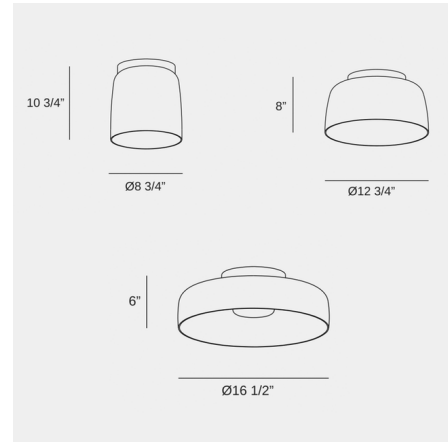

Shown in black / green

CLICK TO VIEW PRODUCT

Notes: