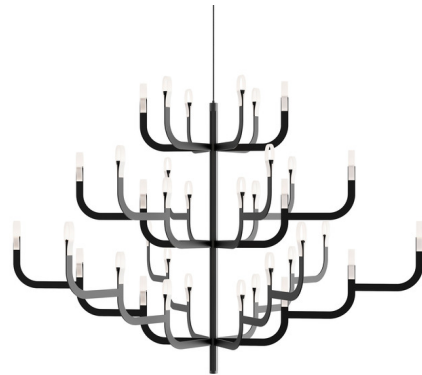

### Description

The J-us XL Chandelier offers a modern interpretation of the classic chandelier silhouette with an array of branching arms. The thin, curving arms each support an LED light source and a polycarbonate diffuser which evokes the look of classic torpedo bulbs or candlesticks while also giving off a distinctly modern aesthetic. The chandelier's refined, streamlined expression allows it to add an understated but attractive accent to a space.

### Specifications

COLOR	N/A
BODY FINISH	Black
WATTAGE	102W
DIMMER	Low Voltage Electronic
DIMENSIONS	53.5"W x 37.4"H
INTEGRATED LED MODULE	1 x LED/102W/120-277V LED
COUNTRY OF ORIGIN	Italy