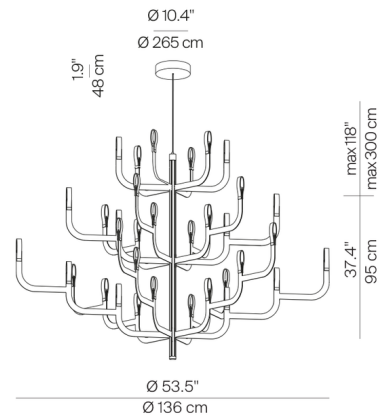

Shown in black