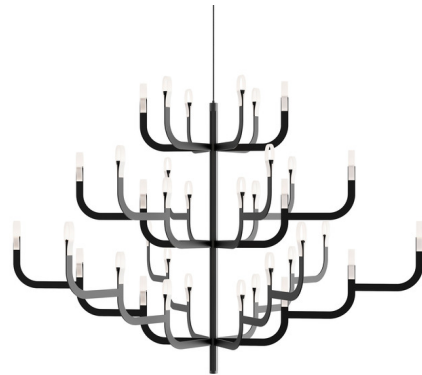

Lightology

lightology.com
866-954-4489
07-01-26

Project: _____

Company: _____

Location: _____ Fixture Type: _____

SPEC #: **LPA1542954**

Approved On: _____ Approved By: _____

J-us XL Chandelier

By Luceplan

Description

The J-us XL Chandelier offers a modern interpretation of the classic chandelier silhouette with an array of branching arms. The thin, curving arms each support an LED light source and a polycarbonate diffuser which evokes the look of classic torpedo bulbs or candlesticks while also giving off a distinctly modern aesthetic. The chandelier's refined, streamlined expression allows it to add an understated but attractive accent to a space.

Specifications

COLOR	N/A
BODY FINISH	Black
WATTAGE	102W
DIMMER	Low Voltage Electronic
DIMENSIONS	53.5"W x 37.4"H
INTEGRATED LED MODULE	1 x LED/102W/120-277V LED
COUNTRY OF ORIGIN	Italy

Technical Information

COLOR RENDERING	90 CRI
LAMP COLOR	2700K
LUMENS/WATT	36.71
LUMINOUS FLUX	3744 lumens