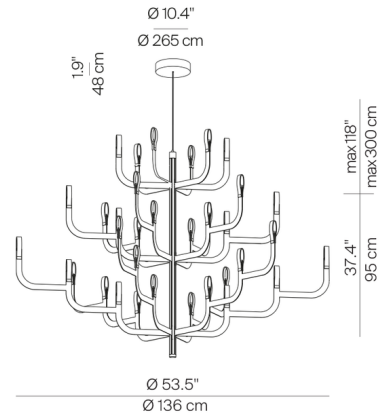

Shown in black