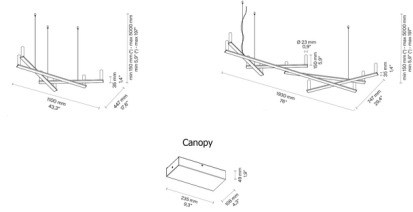

CLICK TO VIEW PRODUCT

Notes: