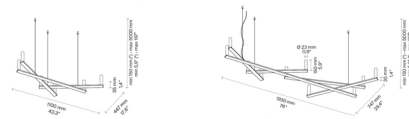

CLICK TO VIEW PRODUCT

Notes: