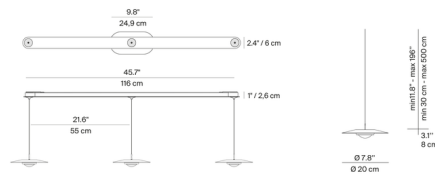

CLICK TO VIEW PRODUCT

Notes: