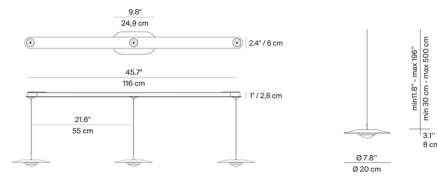

Shown in black / white

Specifications

COLOR	White
BODY FINISH	Black
WATTAGE	60W
DIMMER	Low Voltage Electronic
DIMENSIONS	45.7"L x 7.8"W x 3.1"H
INTEGRATED LED MODULE	5 x LED/12W/120-277V LED
COUNTRY OF ORIGIN	Italy