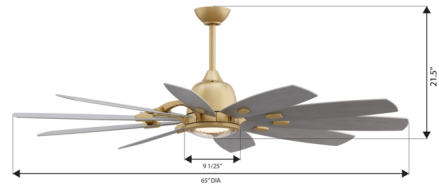

Shown in legacy brass / bleached wood

Specifications

BLADE COLOR	Bleached Wood
BODY FINISH	Legacy Brass
WATTAGE	30W
DIMMER	Included
DIMENSIONS	65"W x 21.5"H
INTEGRATED LED MODULE	1 x LED/30W/120V LED

Technical Information