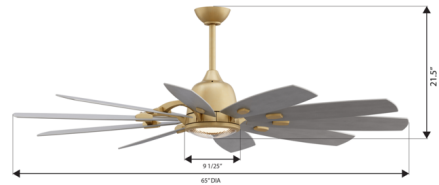

CLICK TO VIEW PRODUCT

Notes: