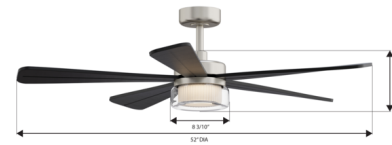

Description

The Nellora Smart Ceiling Fan with Color-Select Light delivers powerful, efficient airflow with a clean, transitional presence. Features a color-select switch which allows user to select between 2700K, 3000K, 3500K, 4000K, and 5000K color temperature options. Battery operated remote control, light cap and light kit included.

Shown in brushed nickel / coal

Specifications

BLADE COLOR	Coal
BODY FINISH	Brushed Nickel
WATTAGE	20W
DIMMER	Included
DIMENSIONS	52"W x 15.25"H
INTEGRATED LED MODULE	1 x LED/20W/120V LED

Technical Information