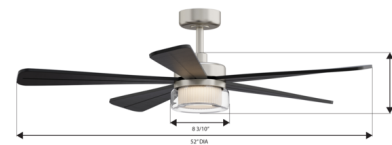

CLICK TO VIEW PRODUCT

Notes: