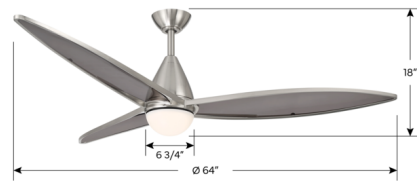

### Description

Engineered for everyday performance, the Fleur ceiling fan keeps spaces comfortably cool with a refined modern look. Featuring a sleek finish with translucent smoked blades and a white shade. Features a color-select switch which allows user to select between 2700K, 3000K, 3500K, 4000K, and 5000K color temperature options. Battery operated remote control and light kit included.

### Specifications

BLADE COLOR . . . . . Translucent Grey Smoke  
BODY FINISH . . . . . Brushed Nickel  
WATTAGE . . . . . 18W  
DIMMER . . . . . Included  
DIMENSIONS . . . . . 64"W x 18"H  
INTEGRATED LED MODULE . . . . . 1 x LED/18W/120V LED