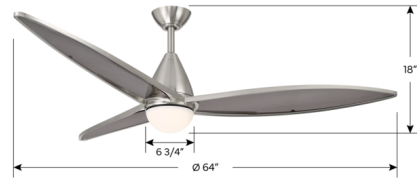

CLICK TO VIEW PRODUCT

Notes: