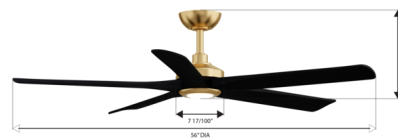

Technical Information

COLOR RENDERING	90 CRI
LAMP COLOR	CCT Select
LUMENS/WATT	68.85
LUMINOUS FLUX	1377 lumens

CLICK TO VIEW PRODUCT

Notes: