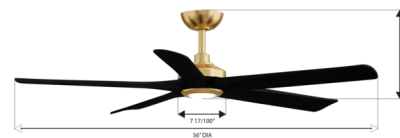

Shown in heritage brass / coal

Specifications

BLADE COLOR	Coal
BODY FINISH	Heritage Brass
WATTAGE	20W
DIMMER	Included
DIMENSIONS	56"W x 13"H
INTEGRATED LED MODULE	1 x LED/20W/120V LED

Technical Information