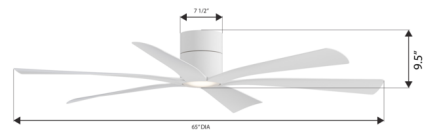

Shown in white / white

Specifications

BLADE COLOR White
BODY FINISH White
WATTAGE 20W
DIMMER Included
DIMENSIONS 65\"W x 9.5\"H
INTEGRATED LED MODULE 1 x LED/20W/120V LED

Technical Information

COLOR RENDERING 80 CRI
LAMP COLOR CCT Select
LUMENS/WATT 70.60
LUMINOUS FLUX 1412 lumens