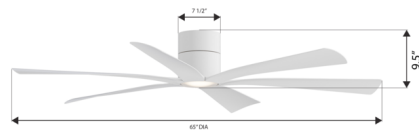

Specifications

BLADE COLOR White
BODY FINISH White
WATTAGE 20W
DIMMER Included
DIMENSIONS 65"W x 9.5"H
INTEGRATED LED MODULE 1 x LED/20W/120V LED

Technical Information

COLOR RENDERING 80 CRI
LAMP COLOR CCT Select
LUMENS/WATT 70.60
LUMINOUS FLUX 1412 lumens

Shown in white / white

CLICK TO VIEW PRODUCT

Notes: