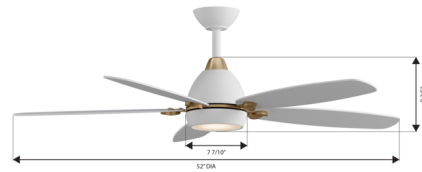

Specifications

BLADE COLOR White
BODY FINISH White / White
WATTAGE 18W
DIMMER Included
DIMENSIONS 52"W x 14.75"H
INTEGRATED LED MODULE 1 x LED/18W/120V LED

Technical Information

COLOR RENDERING 80 CRI
LAMP COLOR CCT Select
LUMENS/WATT 78.39
LUMINOUS FLUX 1411 lumens

Shown in white / white / white

CLICK TO VIEW PRODUCT

Notes: