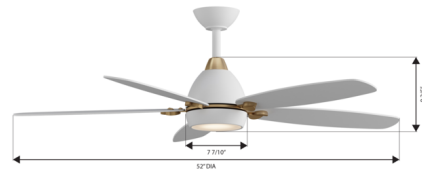

Specifications

BLADE COLOR White
BODY FINISH White / White
WATTAGE 18W
DIMMER Included
DIMENSIONS 52"W x 14.75"H
INTEGRATED LED MODULE 1 x LED/18W/120V LED

Technical Information

COLOR RENDERING 80 CRI
LAMP COLOR CCT Select
LUMENS/WATT 78.39
LUMINOUS FLUX 1411 lumens

Shown in white / white / white

CLICK TO VIEW PRODUCT

Notes: