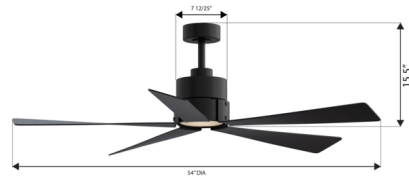

### Specifications

BLADE COLOR	Coal
BODY FINISH	Coal / Coal
WATTAGE	20W
DIMMER	Included
DIMENSIONS	54"W x 15.5"H
INTEGRATED LED MODULE	1 x LED/20W/120V LED