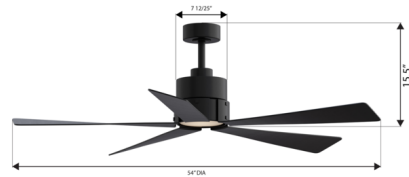

Shown in coal / coal / coal

Specifications

BLADE COLOR	Coal
BODY FINISH	Coal / Coal
WATTAGE	20W
DIMMER	Included
DIMENSIONS	54"W x 15.5"H
INTEGRATED LED MODULE	1 x LED/20W/120V LED

Technical Information

COLOR RENDERING	90 CRI
LAMP COLOR	CCT Select
LUMENS/WATT	28.05
LUMINOUS FLUX	561 lumens