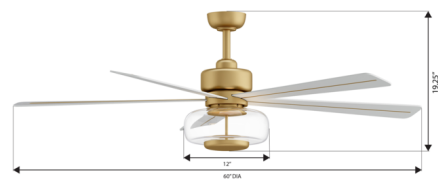

### Specifications

COLOR . . . . . Clear  
BODY FINISH . . . . . Heritage Brass / Alabaster White  
WATTAGE . . . . . 20W  
DIMMER . . . . . Included  
DIMENSIONS . . . . . 60"W x 19.25"H  
INTEGRATED LED MODULE . . . . . 1 x LED/20W/120V LED