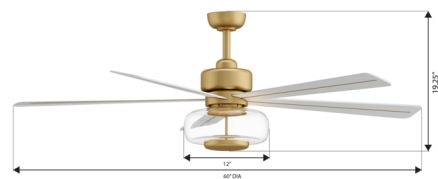

Description

Engineered for everyday performance, the Ligero Smart Ceiling Fan with Color-Select Light keeps spaces comfortably cool with a refined modern look. Features a color-select switch which allows user to select between 2700K, 3000K, 3500K, 4000K, and 5000K color temperature options. Battery operated remote control and light kit included. Note: Dark Bronze/White Oak Finish has a smoked brown glass while the other finishes have a clear glass.

Shown in heritage brass / alabaster white / clear

Specifications

COLOR Clear
BODY FINISH Heritage Brass / Alabaster White
WATTAGE 20W
DIMMER Included
DIMENSIONS 60"W x 19.25"H
INTEGRATED LED MODULE 1 x LED/20W/120V LED