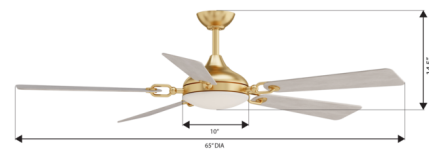

### Specifications

BLADE COLOR . . . . . Warm Coastal Driftwood  
BODY FINISH . . . . . Heritage Brass / Coastal Driftwood  
WATTAGE . . . . . 30W  
DIMMER . . . . . Included  
DIMENSIONS . . . . . 65"W x 14.5"H  
INTEGRATED LED MODULE . . . . . 1 x LED/30W/120V LED