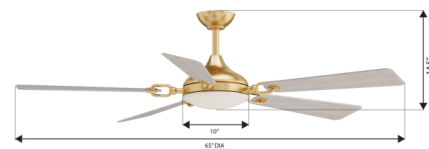

Description

The Cadena Smart Ceiling Fan with Color-Select Light pairs high-performance air movement with a streamlined, transitional silhouette. Perfect for bedrooms, living rooms, and gathering spaces where quiet, reliable airflow is key. Features a color-select switch which allows user to select between 2700K, 3000K, 3500K, 4000K, and 5000K color temperature options. Battery operated remote control and light kit included.

Shown in heritage brass / coastal driftwood / warm coastal driftwood

Specifications

BLADE COLOR Warm Coastal Driftwood
BODY FINISH Heritage Brass / Coastal Driftwood
WATTAGE 30W
DIMMER Included
DIMENSIONS 65\"/>