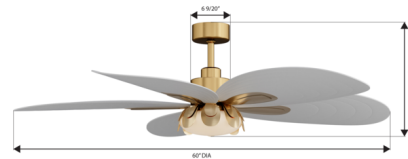

Description

Designed for comfort and control, the Saltcress Smart Ceiling Fan moves air quietly while maintaining a modern aesthetic with its Sand Alabaster White blades and Etched Opal shade. Ideal for use in covered outdoor spaces, bathrooms, laundry rooms, and other moisture-prone areas where comfort airflow matters. Features a color-select switch which allows users to select between 2700K, 3000K, 3500K, 4000K, and 5000K color temperature options. Includes light kit and remote control.

Shown in legacy brass / sand

Specifications

BLADE COLOR	Sand
BODY FINISH	Legacy Brass
WATTAGE	20W
DIMMER	Included
DIMENSIONS	60"W x 17.75"H
INTEGRATED LED MODULE	1 x LED/20W/120V LED

Technical Information