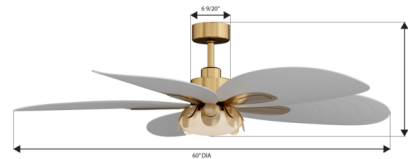

Specifications

BLADE COLOR	Sand
BODY FINISH	Legacy Brass
WATTAGE	20W
DIMMER	Included
DIMENSIONS	60"W x 17.75"H
INTEGRATED LED MODULE	1 x LED/20W/120V LED