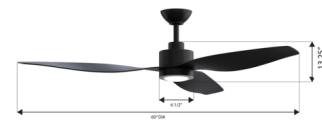

CLICK TO VIEW PRODUCT

Notes: