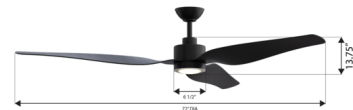

CLICK TO VIEW PRODUCT

Notes: