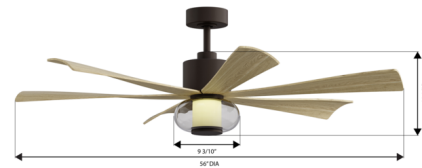

Lightology

lightology.com
866-954-4489
04-24-26

Project: _____
Company: _____
Location: _____ Fixture Type: _____
SPEC #: **MKA1543019**
Approved On: _____ Approved By: _____

Veyra Smart Ceiling Fan with Color-Select Light By Minka Aire

Description

The Veyra Smart Ceiling Fan with Color-Select Light pairs high-performance air movement with a streamlined, modern silhouette. Perfect for bedrooms, living rooms, and gathering spaces where quiet, reliable airflow is key. Features a color-select switch which allows user to select between 2700K, 3000K, 3500K, 4000K, and 5000K color temperature options. Battery operated remote control, light cap and light kit included. Dark Bronze and White Oak finish has brown smoked glass while the Legacy Brass/Alabaster White and Legacy Brass/Coal finishes has a clear glass.

Shown in dark bronze / white oak / smoked brown

Specifications

COLOR . . . . . Smoked Brown
BODY FINISH . . . . . Dark Bronze / White Oak
WATTAGE 20W
DIMMER . . . . . Included
DIMENSIONS . . . . . 56\"/>

Technical Information

COLOR RENDERING . . . . . 80 CRI
LAMP COLOR . . . . . CCT Select
LUMENS/WATT 32.45
LUMINOUS FLUX . . . . . 649 lumens

CLICK TO VIEW PRODUCT

Notes: