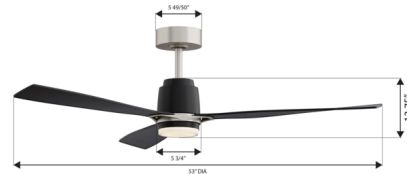

Description

Designed for comfort and control, the Foxden Smart Ceiling Fan with Color-Select Light moves air quietly while maintaining a transitional aesthetic. Perfect for bedrooms, living rooms, and gathering spaces where quiet, reliable airflow is key. Features a color-select switch which allows user to select between 2700K, 3000K, 3500K, 4000K, and 5000K color temperature options. Light kit, light cap and RC700L remote control included. Optional WC700L wall control sold separately.

Shown in brushed nickel / coal / coal

Specifications

BLADE COLOR	Coal
BODY FINISH	Brushed Nickel / Coal
WATTAGE	30W
DIMMER	Included
DIMENSIONS	53\"W x 13.75\"H
INTEGRATED LED MODULE	1 x LED/30W/120V LED