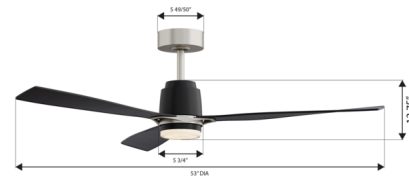

### Description

Designed for comfort and control, the Foxden Smart Ceiling Fan with Color-Select Light moves air quietly while maintaining a transitional aesthetic. Perfect for bedrooms, living rooms, and gathering spaces where quiet, reliable airflow is key. Features a color-select switch which allows user to select between 2700K, 3000K, 3500K, 4000K, and 5000K color temperature options. Light kit, light cap and RC700L remote control included. Optional WC700L wall control sold separately.

### Specifications

BLADE COLOR	Coal
BODY FINISH	Brushed Nickel / Coal
WATTAGE	30W
DIMMER	Included
DIMENSIONS	53\"W x 13.75\"H
INTEGRATED LED MODULE	1 x LED/30W/120V LED