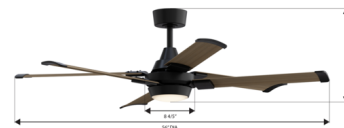

Lightology

lightology.com
866-954-4489
07-02-26

Project: _____

Company: _____

Location: _____ Fixture Type: _____

SPEC #: **MKA1543028**

Approved On: _____ Approved By: _____

Soarin Smart Ceiling Fan with Color-Select Light By Minka Aire

Description

The Soarin Smart Ceiling Fan with Color-Select Light delivers powerful, efficient airflow with a clean, transitional presence. Ideal for use in covered outdoor spaces, bathrooms, laundry rooms, and other moisture-prone areas where comfort airflow matters. Light kit and remote control included.

Specifications

BLADE COLOR	..... Aged Oak
BODY FINISH	..... Coal
WATTAGE	..... 20W
DIMMER	..... Included
DIMENSIONS	..... 56"W x 20.25"H
INTEGRATED LED MODULE	..... 1 x LED/20W/120V LED

Technical Information

COLOR RENDERING	..... 90 CRI
LAMP COLOR	..... CCT Select
LUMENS/WATT	..... 40.45
LUMINOUS FLUX	..... 809 lumens

Shown in coal / aged oak

CLICK TO VIEW PRODUCT

Notes: