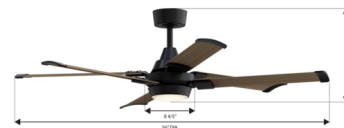

Lightology

lightology.com
866-954-4489
04-24-26

Project: _____
Company: _____
Location: _____ Fixture Type: _____
SPEC #: **MKA1543028**
Approved On: _____ Approved By: _____

Soarin Smart Ceiling Fan with Color-Select Light By Minka Aire

Description

The Soarin Smart Ceiling Fan with Color-Select Light delivers powerful, efficient airflow with a clean, transitional presence. Ideal for use in covered outdoor spaces, bathrooms, laundry rooms, and other moisture-prone areas where comfort airflow matters. Light kit and remote control included.

Specifications

BLADE COLOR	..... Aged Oak
BODY FINISH	..... Coal
WATTAGE	..... 20W
DIMMER	..... Included
DIMENSIONS	..... 56"W x 20.25"H
INTEGRATED LED MODULE	..... 1 x LED/20W/120V LED

Technical Information

COLOR RENDERING	..... 90 CRI
LAMP COLOR	..... CCT Select
LUMENS/WATT	..... 40.45
LUMINOUS FLUX	..... 809 lumens

Shown in coal / aged oak

CLICK TO VIEW PRODUCT

Notes: