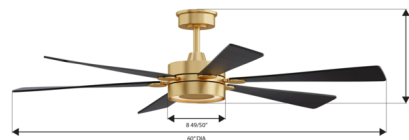

Shown in heritage brass / coal / coal

Specifications

BLADE COLOR	Coal
BODY FINISH	Heritage Brass / Coal
WATTAGE	24W
DIMMER	Included
DIMENSIONS	60"W x 13.75"H
INTEGRATED LED MODULE	1 x LED/24W/120V LED

Technical Information