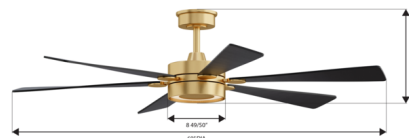

### Specifications

BLADE COLOR	Coal
BODY FINISH	Heritage Brass / Coal
WATTAGE	24W
DIMMER	Included
DIMENSIONS	60"W x 13.75"H
INTEGRATED LED MODULE	1 x LED/24W/120V LED